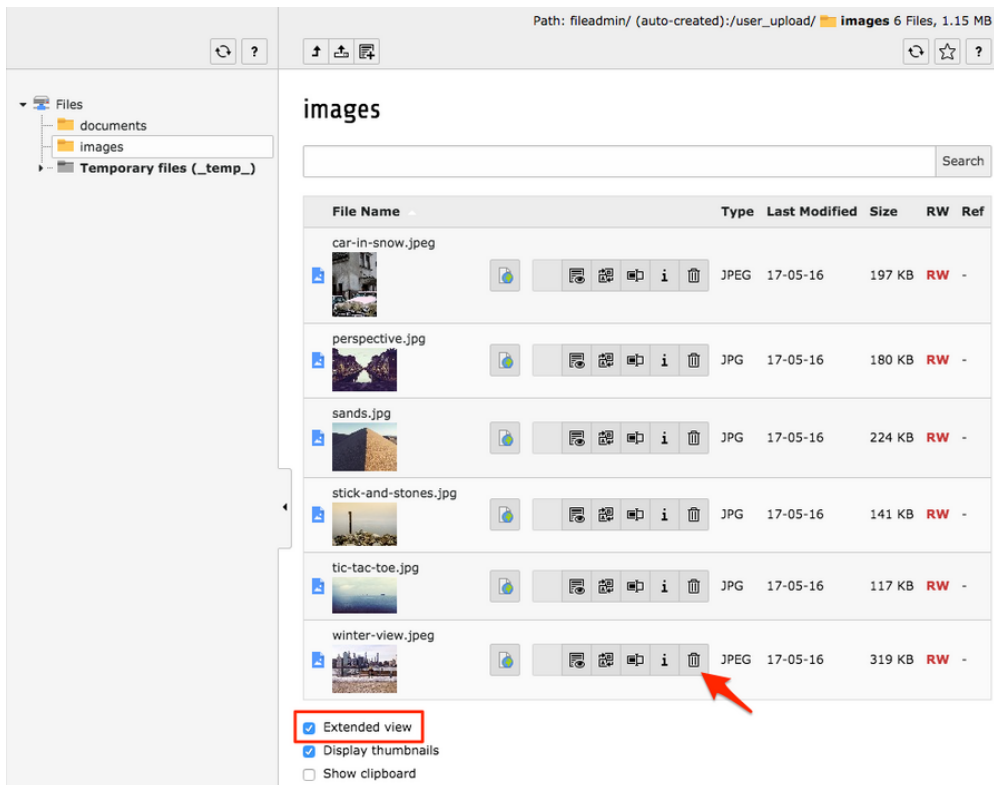

3.4 Delete files

To delete a file, first make sure that the option "Extended view" is active, then click the trash can icon to delete the file. (Img. 3.4.1)

3.4.1

About TYPO3manual.com

TYPO3manual.com is an online manual for editors working with TYPO3. It is powered by the web design agency Pixelant